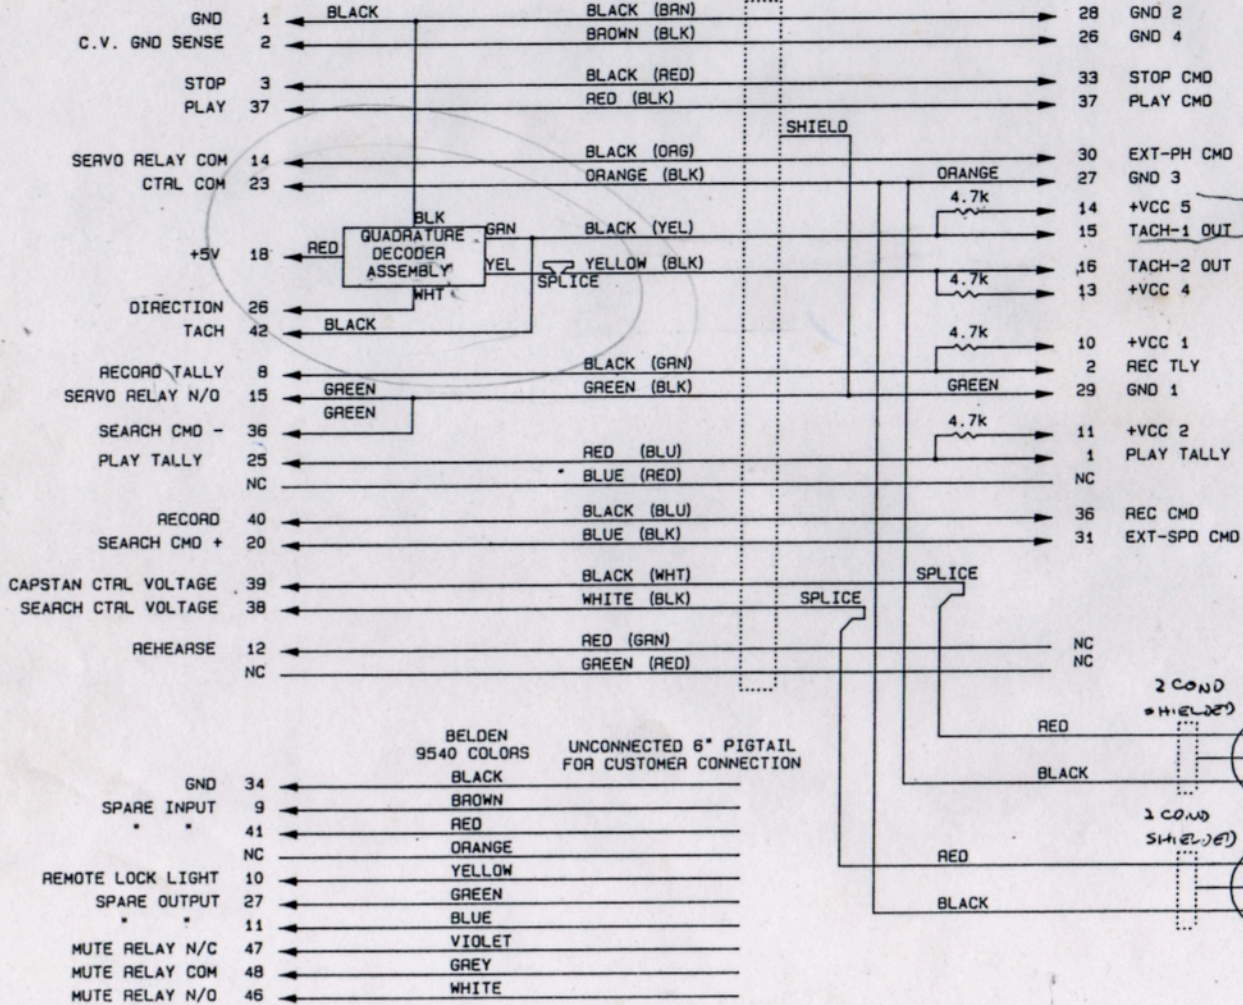

8 7 6 5 4 3 2 1

LYNX: MALE 50 PIN 'D'
CONN A

TEN PAIR CABLE COLORS

SONY: MALE 37 PIN "D"
CONN B ("REMOTE 1")

BELDEN 9510 UNUSED PAIRS:
RED (WHT) AND WHITE (RED)

SONY: MALE XLR
CONN C ("EXT PHASE")

SONY: MALE XLR
CONN D ("EXT SPEED")

REV	DESCRIPTION
00A	DNW# WAS FILE. 30-0027-00A WAS 3324.
7-14-88	001. REM. PAIR COLORS, UNUSED PAIR
AD	INFO, SONY PIN DESIGNATIONS, SPLICES
	ADDED, SOME '2' TEXT WAS '1'.
.00B	BELDEN 8451 WAS BELDEN 8413, RELATED
9-18-88	AD
.00C	PLAY TALLY ADDED, NEW TL P/N ADDED
10/30/89	MC
D	CHANGED DNW# FROM 30-0027 TO
12/19/89	700034-20-D-1
MC	

(C) 1989 TIMELINE, INC. 270 Lafayette St. New York, N.Y. 10012		APP'D GB
SCHEMATIC CABLE ASSEMBLY SONY PCM-3324		CHK'D rl
CONFIDENTIAL	DATE	12/19/89
DNW	REV PAGE	1
700034-20	D	1
	SIZE	B

8 7 6 5 4 3 2 1