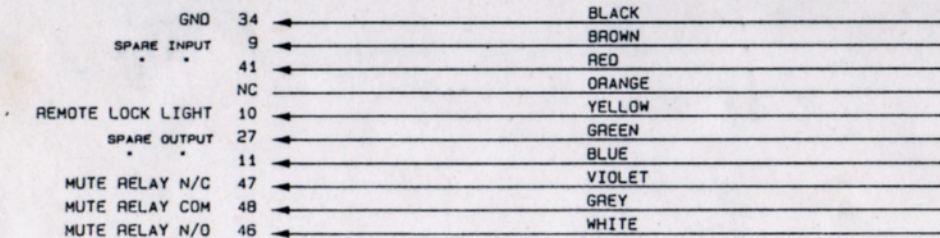

8      7      6      5      4      3      2      1

**LYNX 50 PIN 'D'**

**TEN PAIR CABLE COLORS**

**16 PIN HONDA  
'LOCATOR'**

**TEN CONDUCTOR CABLE COLORS**

UNCONNECTED 9" PIGTAIL FOR CUSTOMER CONNECTION

REV	DESCRIPTION
.00C 2/20/90 MC	PLAY TALLY: ADDED FUNCTION NOTE CHANGED DWG# 5050-3.001. ADDED MACH SIG. NAMES. ADDED REVERSE LINE

TEN PAIR CABLE UNUSED PAIRS:  
RED (WHT) AND WHT (RED)  
BLK (ORG) AND ORG (BLK)

\* = REHEARSE & PLAY TALLY  
FUNCTIONS NOT AVAILABLE  
WITHOUT INTERNAL MODIFICATION  
TO MACHINE.

(C) 1989 TIMELINE, INC. 270 Lafayette St. New York, N.Y. 10012		APP'D
SCHEMATIC CABLE ASSEMBLY OTARI 5050 MK III-16		CHK'D
CONFIDENTIAL		DATE 2/20/90
DWG 70D027-20	REV C	PAGE 1
	SIZE B	