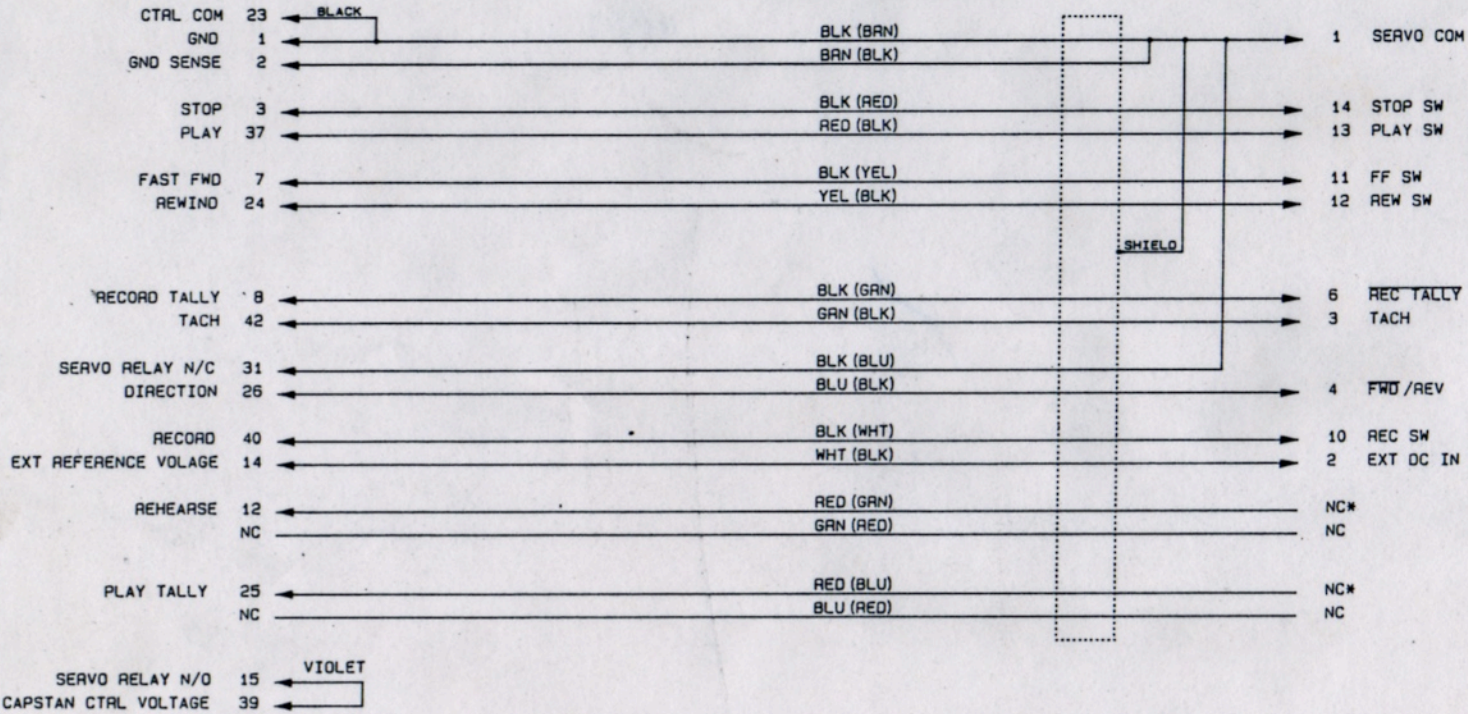

8      7      6      5      4      3      2      1

**LYNX 50 PIN 'D'**

**TEN PAIR CABLE COLORS**

**16 PIN HONDA  
'LOCATOR'**

**TEN CONDUCTOR CABLE COLORS**

UNCONNECTED 9" PIGTAIL FOR CUSTOMER CONNECTION

REV	DESCRIPTION
.00C 2/20/90 MC	PLAY TALLY: ADDED FUNCTION NOTE CHANGED DWG# 5050-3.001. ADDED MACH SIG. NAMES. ADDED REVERSE LINE

TEN PAIR CABLE UNUSED PAIRS:  
RED (WHT) AND WHT (RED)  
BLK (ORG) AND ORG (BLK)

\* = REHEARSE & PLAY TALLY  
FUNCTIONS NOT AVAILABLE  
WITHOUT INTERNAL MODIFICATION  
TO MACHINE.

(C) 1989 TIMELINE, INC. 270 Lafayette St. New York, N.Y. 10012		APP'D
SCHEMATIC CABLE ASSEMBLY OTARI 5050 MK III-16		CHK'D
CONFIDENTIAL		DATE 2/20/90
DWG 70D027-20	REV C	PAGE 1
	SIZE B	

8      7      6      5      4      3      2      1