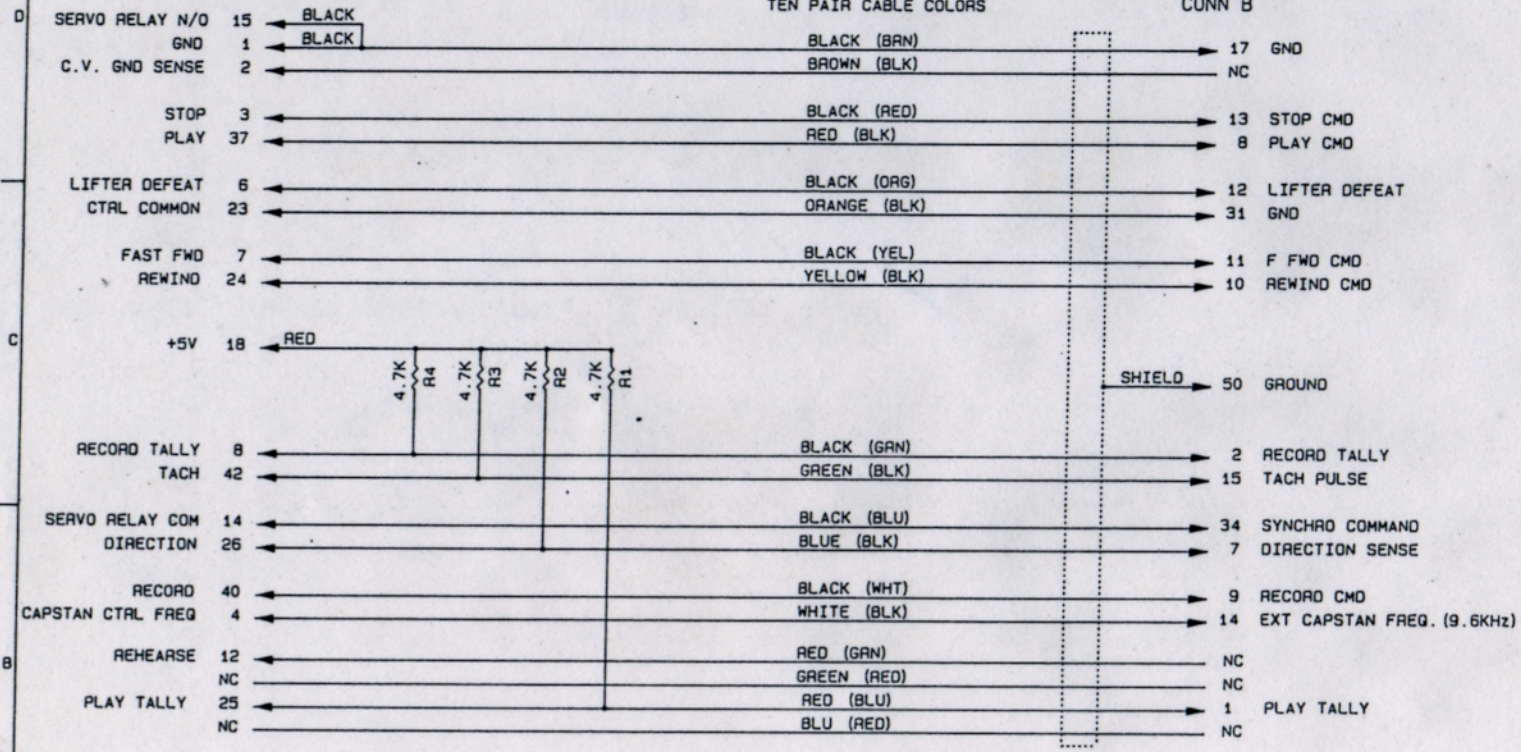

8 7 6 5 4 3 2 1

LYNX: MALE 50 PIN 'D'
CONN A

MITSUBISHI: MALE 50 PIN 'D'
CONN B

TEN PAIR CABLE COLORS

TEN CONDUCTOR CABLE COLORS

UNCONNECTED 9" PIGTAIL FOR CUSTOMER CONNECTION

TEN PAIR CABLE UNUSED PAIRS:
RED (WHT) AND WHITE (RED)

REV	DESCRIPTION
00A	
9-21-88 AD	ORIGINAL RELEASE.
8	
1/3/90 BT	ADDED PLAY TALLY; MODIFY MACHINE SIGNAL NAMES; changed dwg.# was 30-0011-00s

(C) 1989 TIMELINE, INC. 270 Lafayette St. New York, N.Y. 10012		APP'D <i>mc</i>
SCHEMATIC CABLE ASSEMBLY MITSUBISHI X-86		CHK'D <i>BT</i>
CONFIDENTIAL	DATE	1/2/90
DWG	REV	PAGE
70D023-20	B	1
	OF	1
	SIZE	B