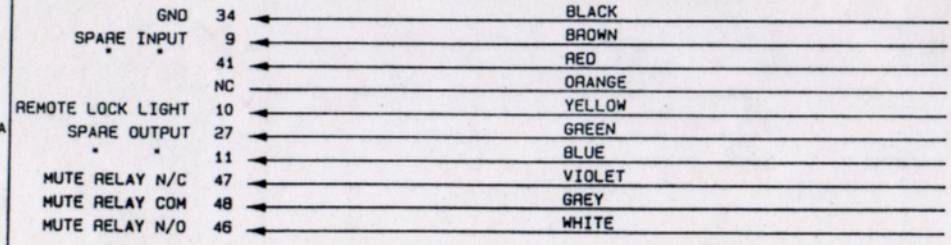

8 7 6 5 4 3 2 1

LYNX: MALE 50 PIN 'D'
CONN A

MITSUBISHI: MALE 50 PIN 'D'
CONN B

TEN PAIR CABLE COLORS

TEN CONDUCTOR CABLE COLORS

UNCONNECTED 9" PIGTAIL FOR CUSTOMER CONNECTION

TEN PAIR CABLE UNUSED PAIRS:
RED (WHT) AND WHITE (RED)