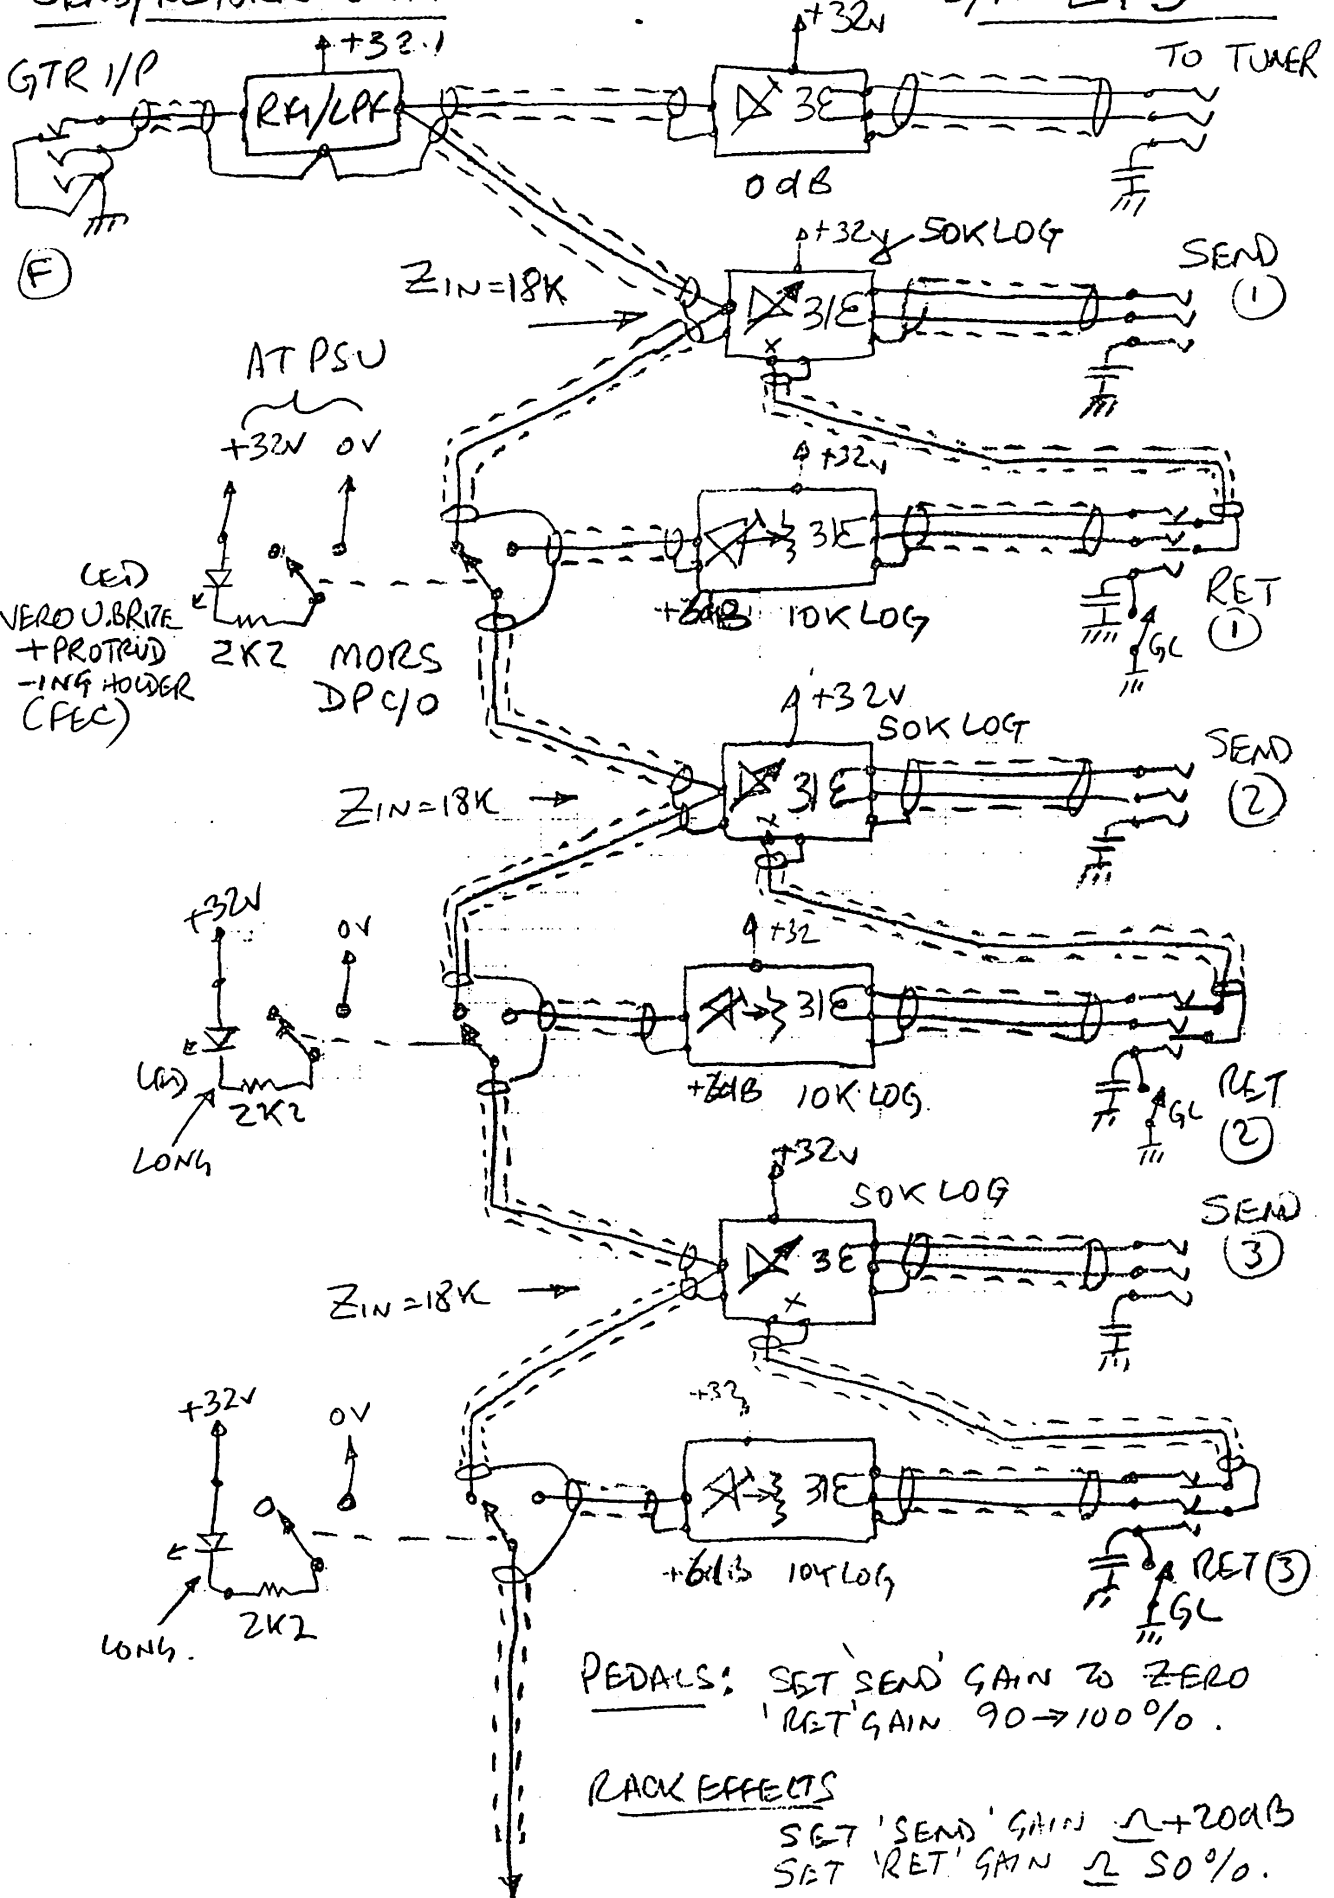

**pete cornish
musical
accessories**

**unit 306,
164/180 union street,
london, SE1 OLH.
tel: 01 928 2670.**

FOUR CHANNEL SEND/RETURN UNIT.

S/NO: 213 APRIL 1990.

SEND/RETURN UNIT

PEDALS: SET 'SEND' GAIN TO ZERO
'RET' GAIN 90 → 100%.

RACK EFFECTS

SET 'SEND' GAIN \approx +20dB
SET 'RET' GAIN \approx 50%.

Pete
CORNISH
MUSICAL ACCESSORIES

Unit 306, 164/180 Union Street, London SE1 OLH.
Telephone: 01-928 2670

invoice to:-

invoice no. 3628

9th April 1990

To designing, building and supplying:

One Four Channel Send - Return control unit to specification outlined
in our letter dated 26th March 1990: (S/No: 213)

Complete with Power Lead and Output Link Lead:

invoice to:-

invoice no. 3629

9th April 1990

To Supplying:

6 off Belden 8412 4ft Lead 3 pole Jk/2 pole Jk	@ 14.66	87.96	
4 off Belden 8412 4ft Lead 3 pole Jk/A3F	@ 16.58	66.32	
8 off Belden 8412 4ft Lead 3 pole Jk/A3M	@ 16.31	130.48	
2 off Belden 8412 4ft Lead 2 pole Jk/2 pole Jk	@ 11.52	23.04	
		<u>307.80</u>	
	VAT @ 0%	0.00	(EXPORT)
		<u>£307.80</u>	
		<u> </u>	