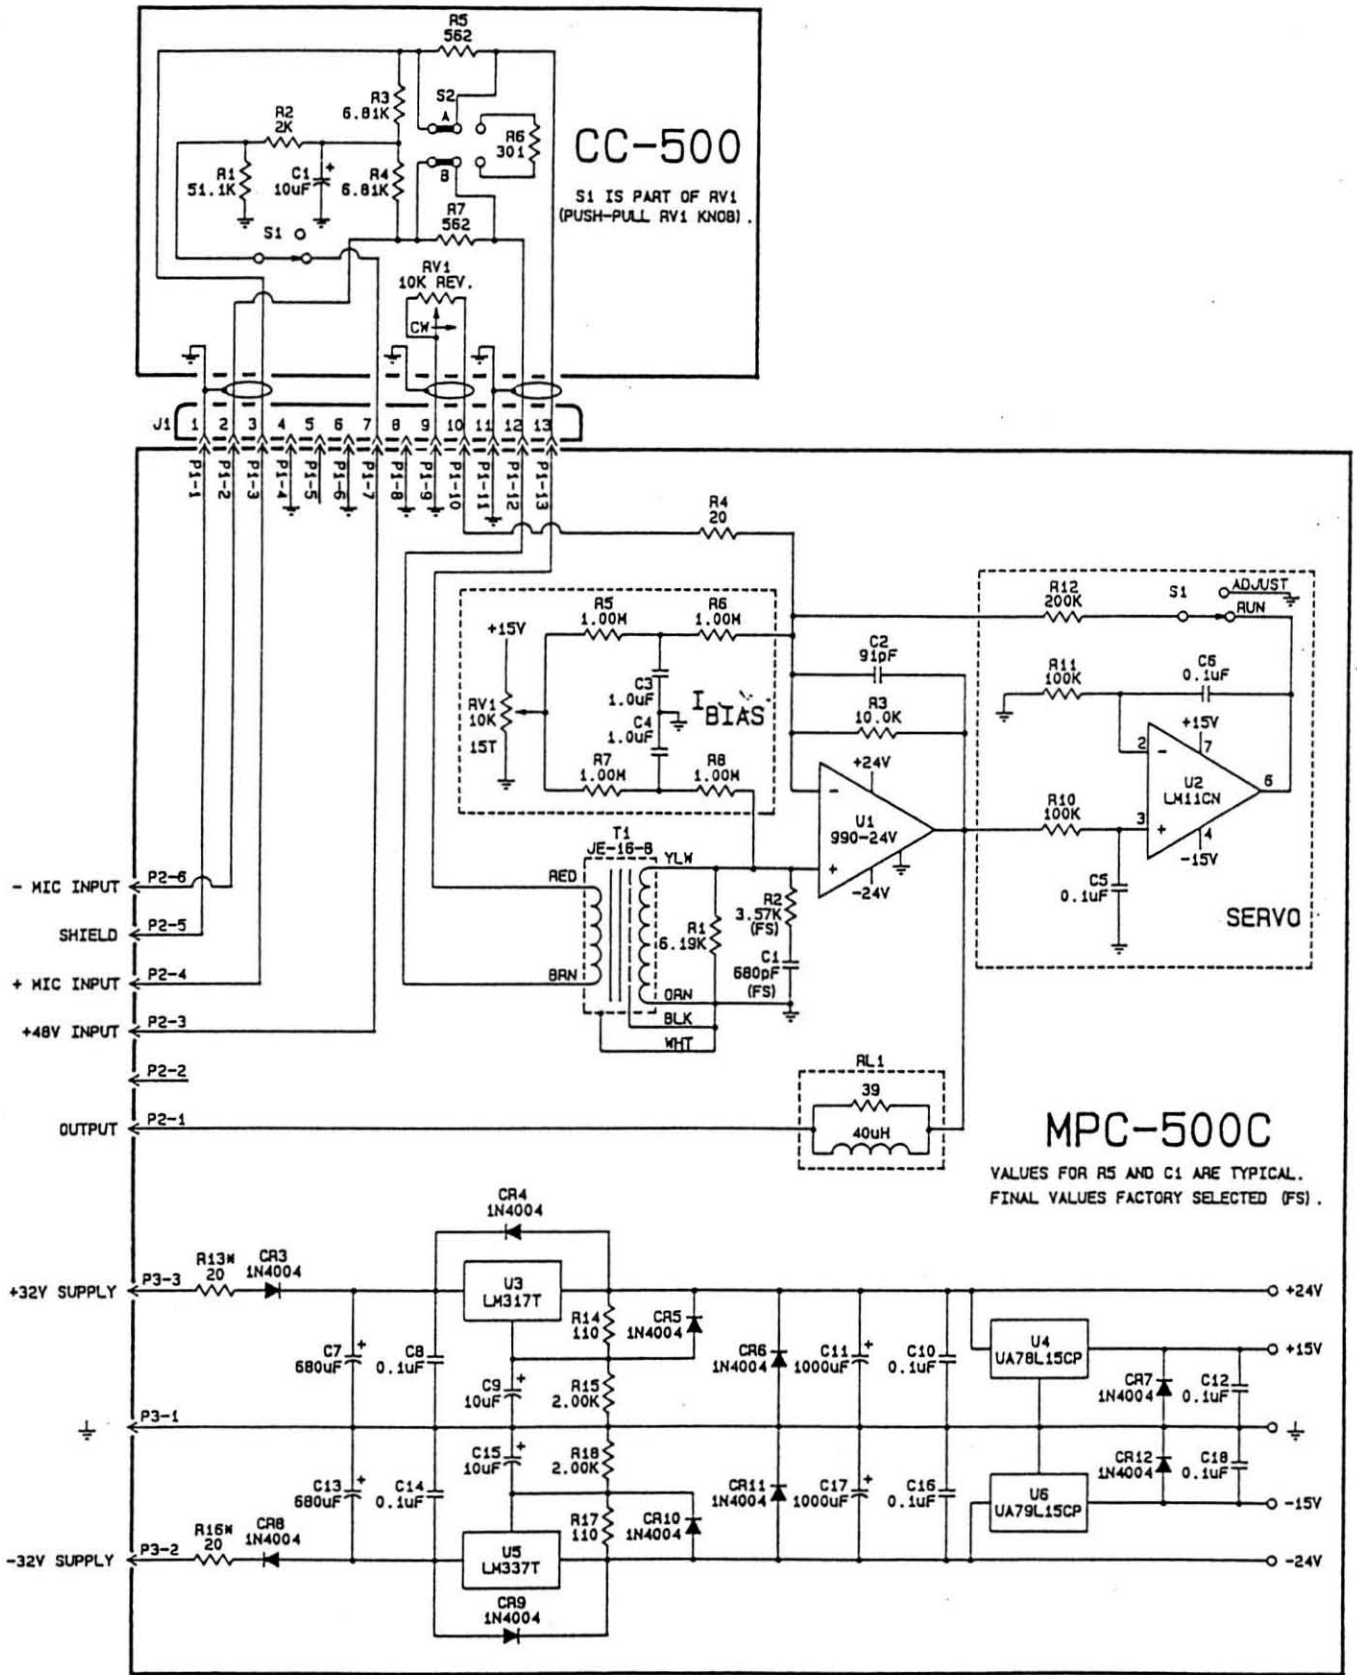

MPC-500C & CC-500

*THESE RESISTORS MAY BE REPLACED WITH JUMPERS FOR CUSTOM APPLICATIONS.

THE JOHN HARDY CO.
 1728 BRUMMEL ST.
 P.O. BOX AA631
 EVANSTON, IL 60204
 (312) 864-8060
 DRAWING #86070801J